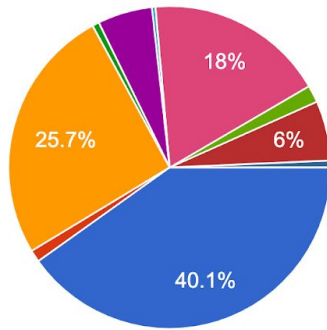

Station / Election

583 responses

- KPFA - Listener
- KPFA - Staff
- KPFK - Listener
- KPFK - Staff
- KPFT - Listener
- KPFT - Staff
- WBAI - Listener
- WBAI - Staff

▲ 1/2 ▼

- WPFW - Listener
- WPFW - Staff