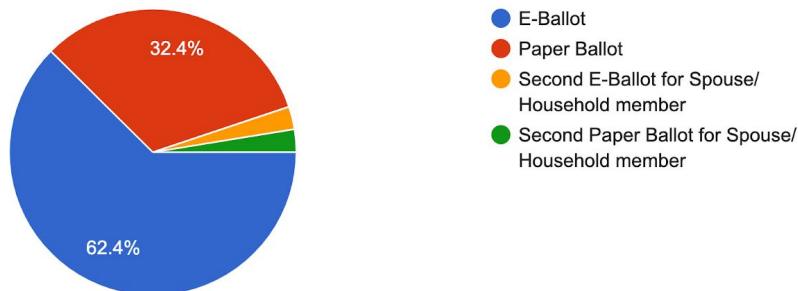

Ballot Report

Table 1. Voter behavior

Station/Election	# electors*	% Voted 082819	% Voted 081819	% change in 10 days
KPFA Listener	14300	2.6	1.2	207
KPFA Staff	233	16.7	10.3	163
KPFK Listener	13203	1.7	0.5	320
KPFK Staff	264	2.7	1.5	175
KPFT Listener	3549	2.6	0.9	284
KPFT Staff	140	10	7.1	140
WBAI Listener	8181	2.3	1.1	211
WBAI Staff	198	10.6	2.5	420
WPFW Listener	6287	2.4	0.8	292
WPFW Staff	108	12	5.6	217

* note that this number will fluctuate over the course of the election due to membership additions or deletions.

Ballot Request Report

Since May 2nd, 2019 we have been receiving ballot requests via an online form. We have received a total of 583 total requests of which 544 are unique. Most ballot requests over all are for e-ballots. Most requests are from members already on the membership lists.

Please indicate the type of ballot request

583 responses